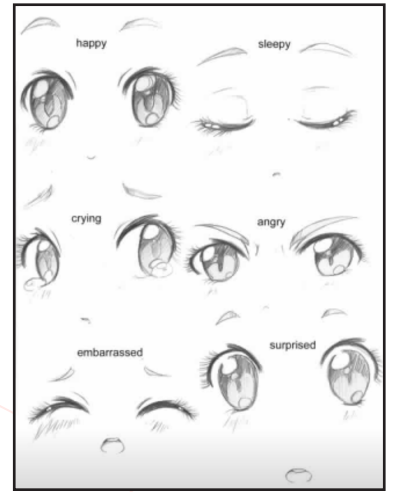

THE RED HOUSE

cultural *arts* center

salemredhouse.com

- Anime drawing techniques
- Drawing anime faces and hairstyles
- Draw different styles of facial parts
- Create expression using anime eyes
- Draw correct body proportions for anime characters
- Design or copy an anime character

Lesson 1 - Drawing the Head

Lesson 2 - Facial parts

Lesson 3-Body Proportions

Lesson 4 - Anime Characters

Class Registration Form

Anime Drawing Course (for ages 11-16) with Shannon Demi

Four Tuesdays, March 6-27 6-7:30pm